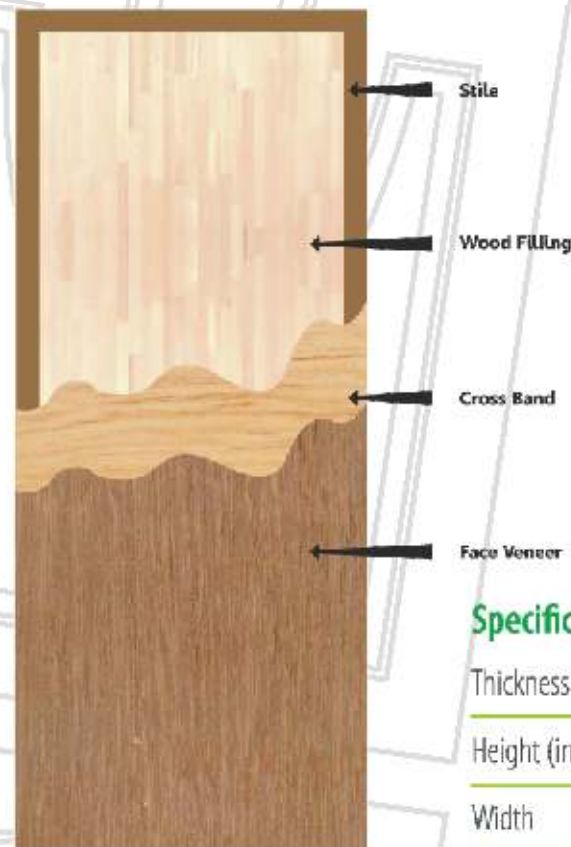

DOUBLE DOORS

DD 1

DD 2

DD 3

EDD 1

EDD 2

NOTE : The Colour in the catalogue is only for your design reference, Actual colour pattern and finish refer live sample as due to printing lamination there might be slight variation

Specification

Thickness	:	30mm
Height (inch)	:	78", 81"
Width	:	27", 30", 32", 33", 36", 38"

*Custom sizes available on demand

WUDEX Flush doors are simple interior and exterior doors that feature plain facings on both sides of the construction. While the flush door is more closely associated with function rather than style, this plain sort of door lends itself well to a number of room designs where the desire is to highlight other elements in the space. Doors of this type may have a solid or hollow core. The typical flush door is manufactured by using two sections of plywood that are attached to each side of a wooden frame. While the interior of the door is made of solid hardwood blocks