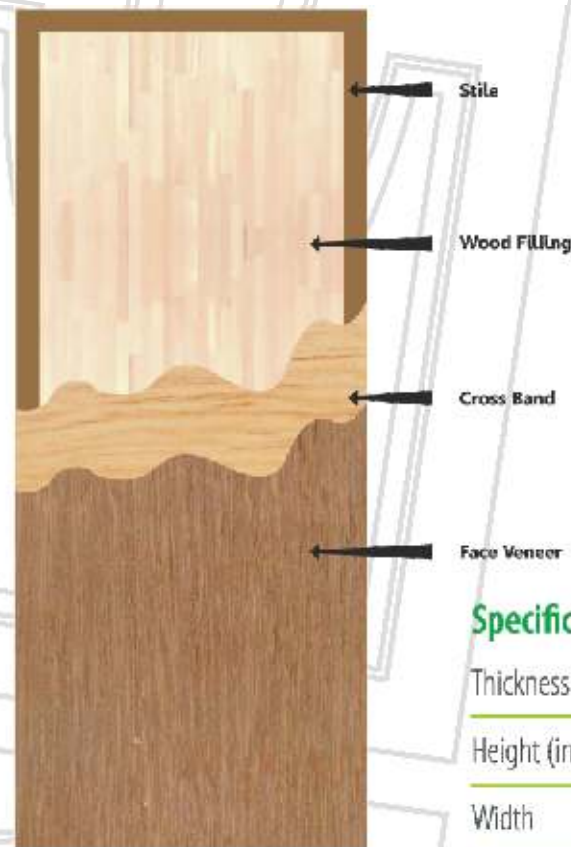

267

264

265

266

NOTE : The Colour in the catalogue is only for your design reference, Actual colour pattern and finish refer live sample as due to printing lamination there might be slight variation

Specification

| | | |
|---------------|---|------------------------------|
| Thickness | : | 30mm |
| Height (inch) | : | 78", 81" |
| Width | : | 27", 30", 32", 33", 36", 38" |

*Custom sizes available on demand

WUDEX Flush doors are simple interior and exterior doors that feature plain facings on both sides of the construction. While the flush door is more closely associated with function rather than style, this plain sort of door lends itself well to a number of room designs where the desire is to highlight other elements in the space. Doors of this type may have a solid or hollow core. The typical flush door is manufactured by using two sections of plywood that are attached to each side of a wooden frame. While the interior of the door is made of solid hardwood blocks