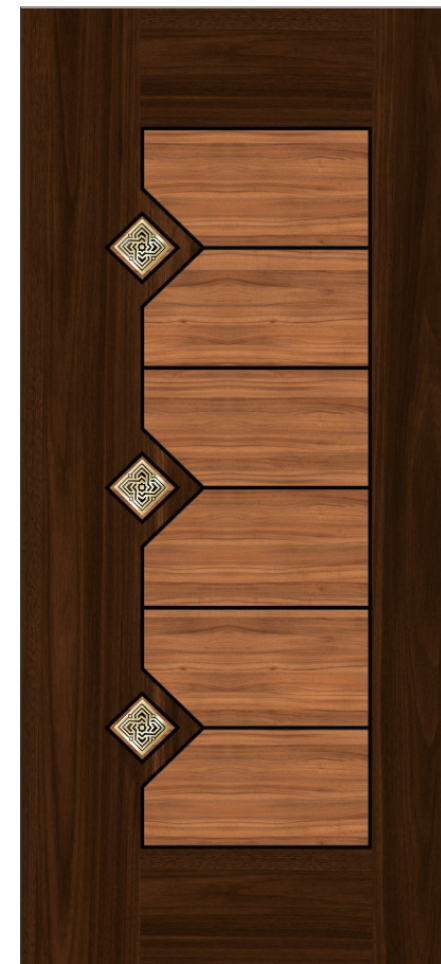

W 104

NOTE : The Color in the catalogue is only for your design reference, Actual Color pattern and finish refer sample as due to printing lamination there might be slight variation