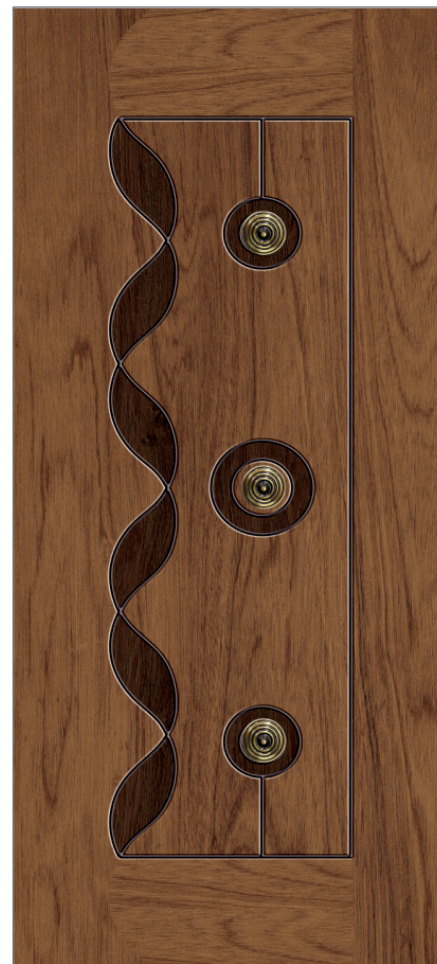

Doom Door Matte Finish

W 111

NOTE : The Color in the catalogue is only for your design reference, Actual Color pattern and finish refer sample as due to printing lamination there might be slight variation