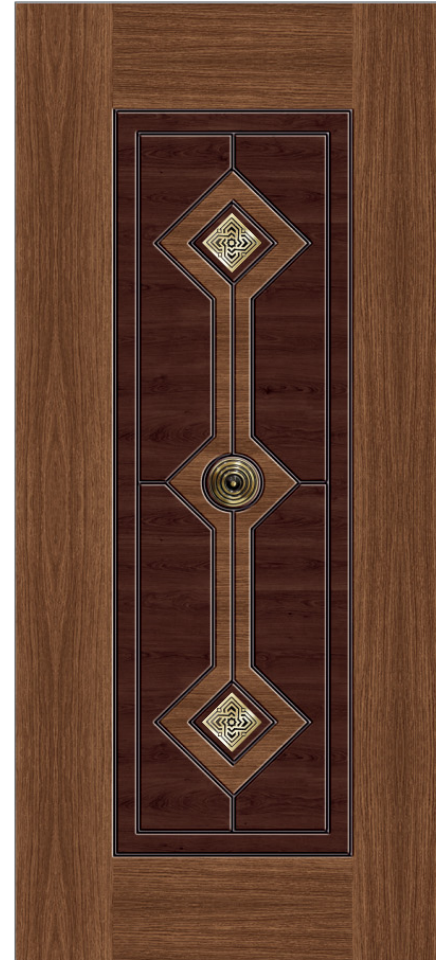

Doom Door Matte Finish

W 115

NOTE : The Color in the catalogue is only for your design reference, Actual Color pattern and finish refer sample as due to printing lamination there might be slight variation