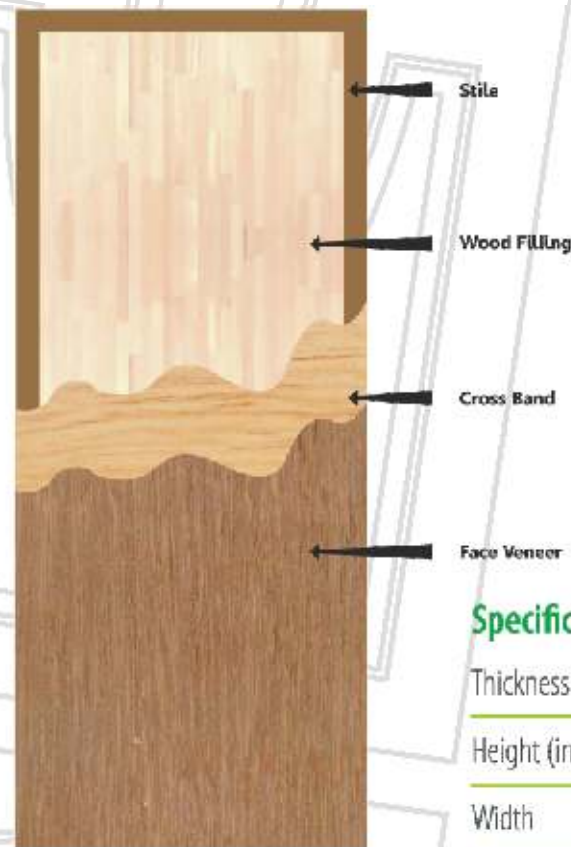

268

269

270

271

272

273

274

275

NOTE : The Colour in the catalogue is only for your design reference, Actual colour pattern and finish refer live sample as due to printing lamination there might be slight variation

Specification

Thickness	:	30mm
Height (inch)	:	78", 81"
Width	:	27", 30", 32", 33", 36", 38"

*Custom sizes available on demand

WUDEX Flush doors are simple interior and exterior doors that feature plain facings on both sides of the construction. While the flush door is more closely associated with function rather than style, this plain sort of door lends itself well to a number of room designs where the desire is to highlight other elements in the space. Doors of this type may have a solid or hollow core. The typical flush door is manufactured by using two sections of plywood that are attached to each side of a wooden frame. While the interior of the door is made of solid hardwood blocks