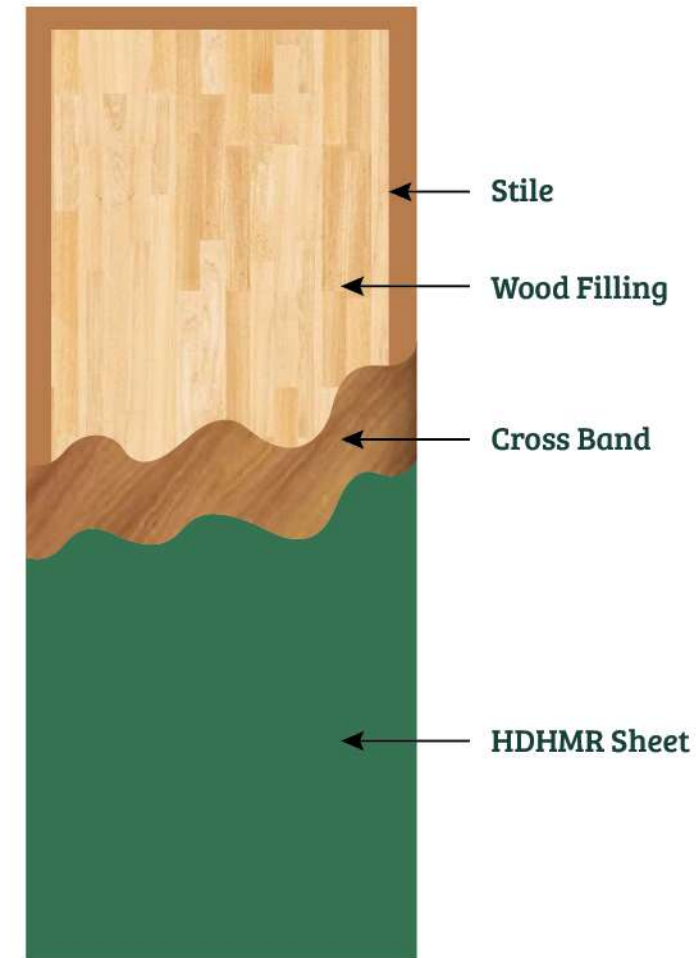

A 40

A 41

A 42

A 43

P 6

*Immerse yourself* in our stylish and embracing collection.

**SPECIFICATION**

Thickness : 30mm  
Height (inch) : 72", 75", 78", 81"  
Width : 32", 33", 36"

\*Custom sizes available on demand

**Wudex** Flush Doors are simple interior and exterior doors that feature plain facings on both sides of the construction. While the flush door is more closely associated with function rather than style, this plain sort of door lends itself well to a number of room design where the desire is to highlight other elements in the space. Doors of this type may have a solid or hollow core. The typical flush door is manufactured by using two sections of plywood that are attached to each side of a wooden frame, While the interior of the door is made of solid hardwood Blocks.