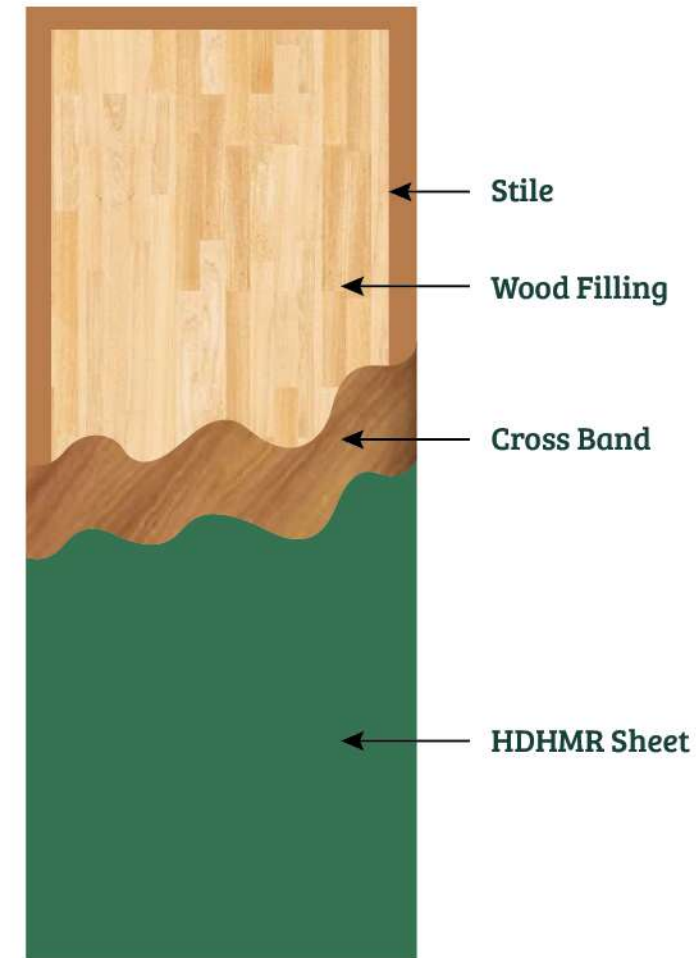

P 6

Immerse yourself in our stylish and embracing collection.

Stile

Wood Filling

Cross Band

HDHMR Sheet

SPECIFICATION

Thickness : 30mm
Height (inch) : 72", 75", 78", 81"
Width : 32", 33", 36"