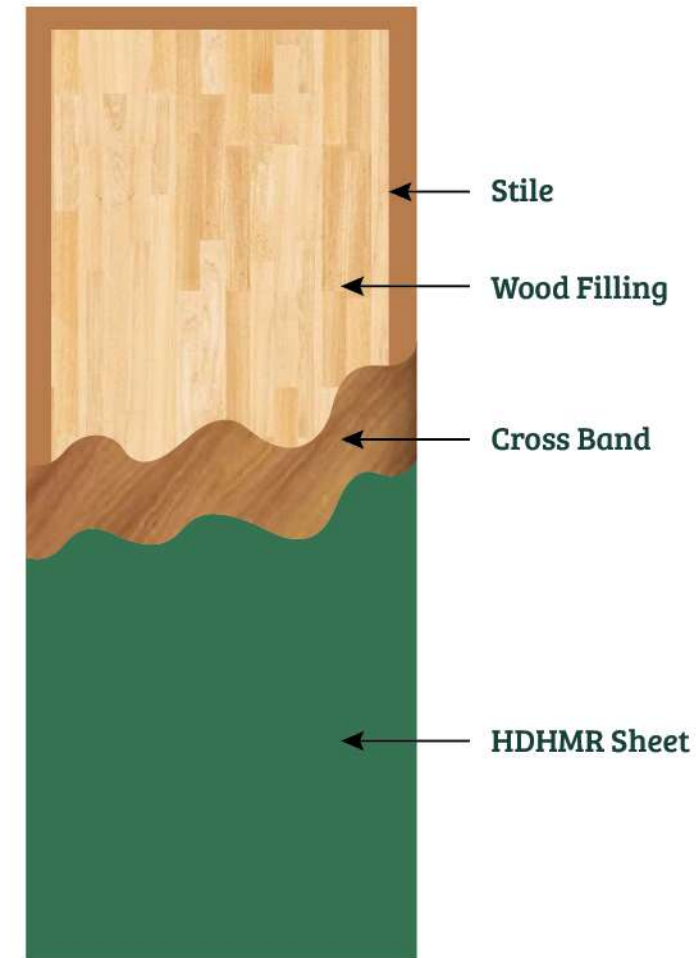

A 19

A 20

A 21

Upgrade your space with our.
extensive collection of door options.

P 6

Immerse yourself in our stylish and embracing collection.

Stile

Wood Filling

Cross Band

HDHMR Sheet

SPECIFICATION

Thickness : 30mm
Height (inch) : 72", 75", 78", 81"
Width : 32", 33", 36"

*Custom sizes available on demand

Wudex Flush Doors are simple interior and exterior doors that feature plain facings on both sides of the construction. While the flush door is more closely associated with function rather than style, this plain sort of door lends itself well to a number of room design where the desire is to highlight other elements in the space. Doors of this type may have a solid or hollow core. The typical flush door is manufactured by using two sections of plywood that are attached to each side of a wooden frame, While the interior of the door is made of solid hardwood Blocks.