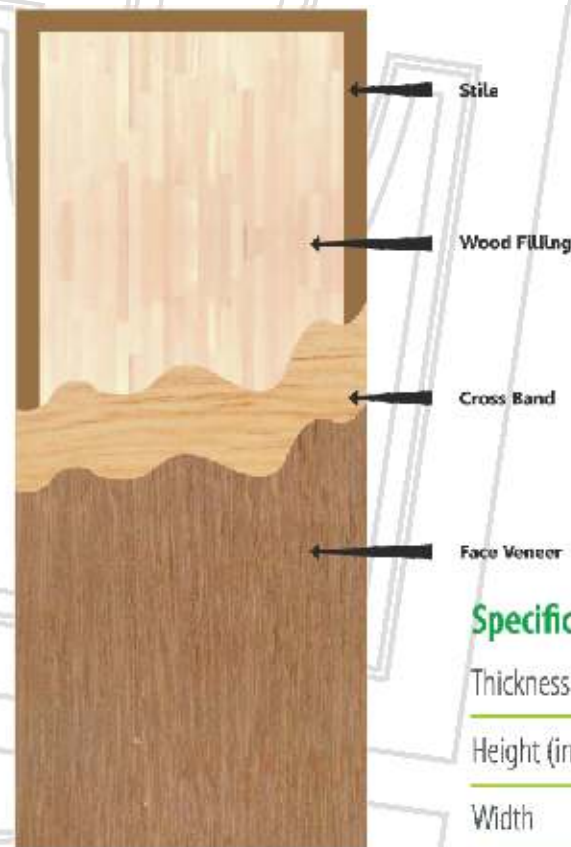

TD 1

TD 2

TD 3

TD 7

TD 4

TD 5

TD 6

NOTE : The Colour in the catalogue is only for your design reference, Actual colour pattern and finish refer live sample as due to printing lamination there might be slight variation

Specification

Thickness	:	30mm
Height (inch)	:	78", 81"
Width	:	27", 30", 32", 33", 36", 38"

*Custom sizes available on demand

WUDEX Flush doors are simple interior and exterior doors that feature plain facings on both sides of the construction. While the flush door is more closely associated with function rather than style, this plain sort of door lends itself well to a number of room designs where the desire is to highlight other elements in the space. Doors of this type may have a solid or hollow core. The typical flush door is manufactured by using two sections of plywood that are attached to each side of a wooden frame. While the interior of the door is made of solid hardwood blocks